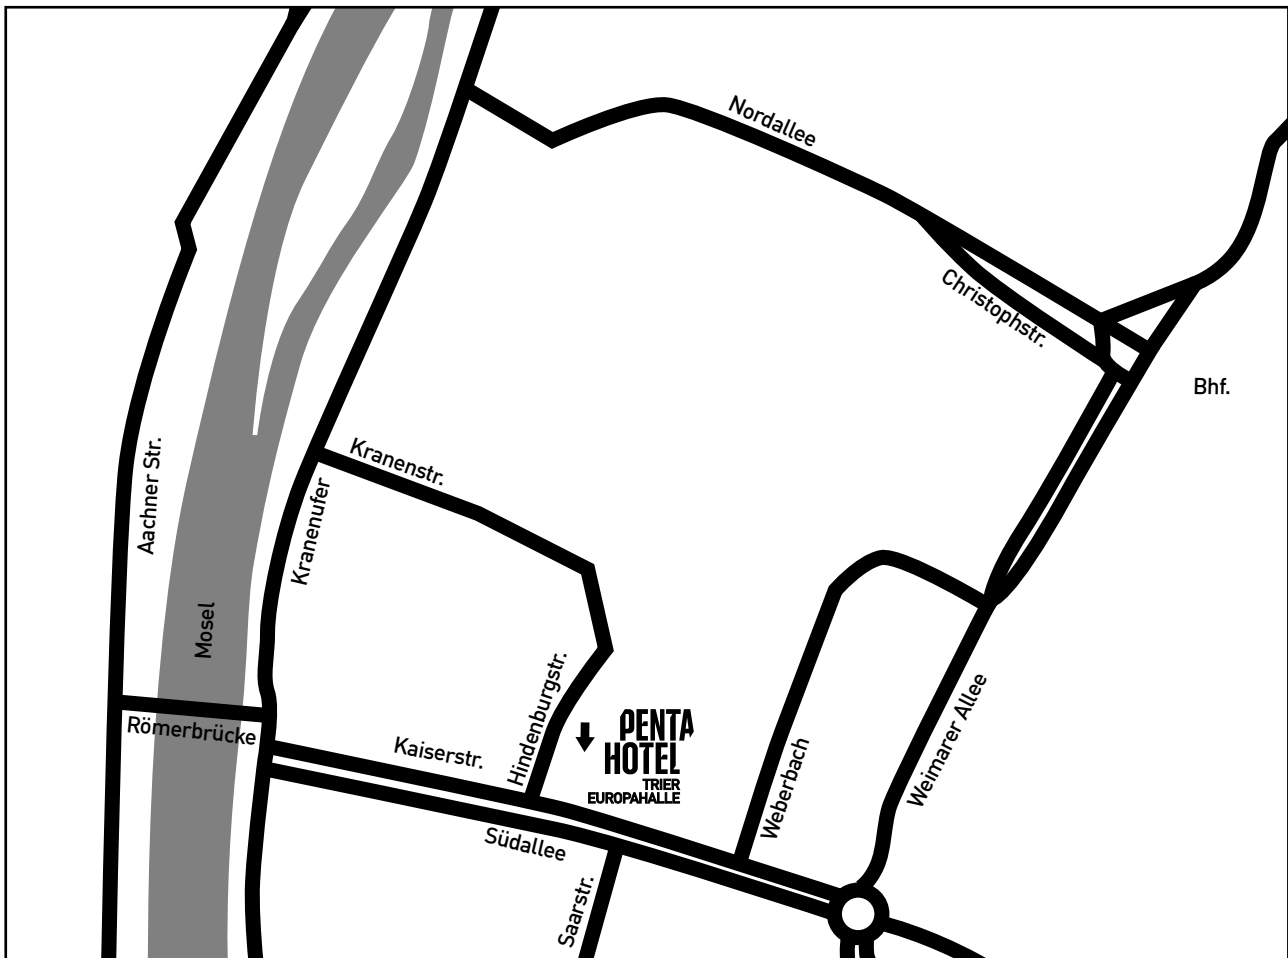

# Directions pentahotel Trier

**PENTA  
HOTELS**

## From the autobahn Koblenz/Saarbrücken

From the A 48/A 1 from the autobahn interchange Moseltal to the A 602 in the direction of Trier until the autobahn ends. Follow the signs EUROPAHALLE. Follow Zurmaiener Str. – Katharinenufer – Krahnenufer, turn left past the Roman bridge into the Südallee as far as the 3rd traffic light at the intersection of Saarstr./Neustr., then turn left into the parallel avenue Kaiserstr.

## From the autobahn Luxembourg/Bitburg

A 48 from Luxembourg, take Trier exit onto the B 51 and cross the Kaiser-Wilhelm-Bridge. Follow the signs EUROPAHALLE. Follow Katharinenufer – Krahnenufer, turn left past the Roman bridge into the Südallee as far as the 3rd traffic light at the intersection of Saarstr./Neustr., then turn left into the parallel avenue Kaiserstr.