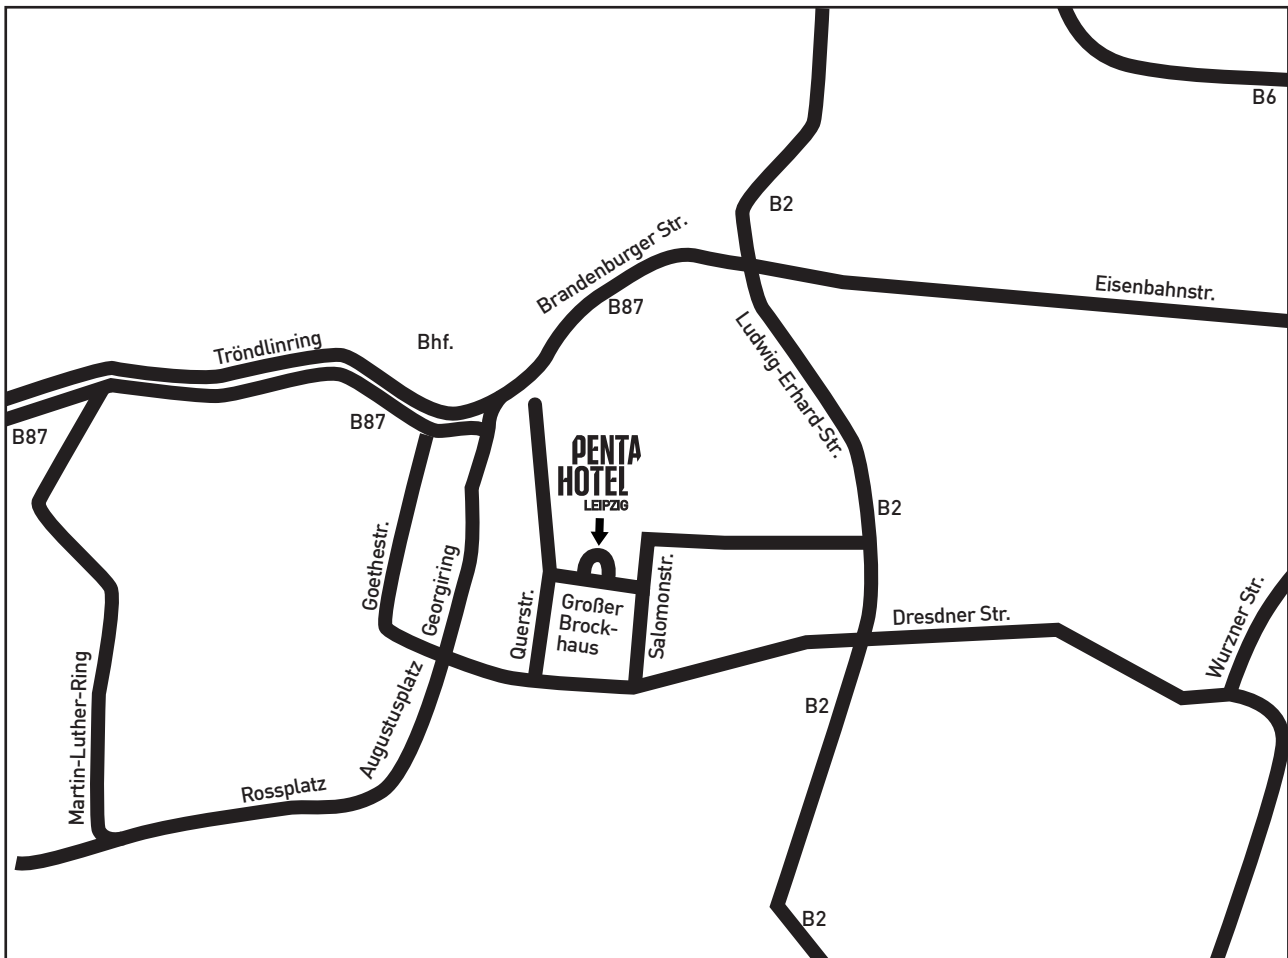

Directions pentahotel Leipzig

**PENTA
HOTELS**

From direction Munich / Berlin A9:

Leave the A9 at exit nr. 18 in the direction of Merseburg, "Leipzig West". Follow the B181, followed by the B87 direction "Leipzig Zentrum". Follow the main street to the City Centre. Stay on "Jahnallee" which is followed by "Tröndlinring". Stay on Tröndlinring, you will see the main train station on the left side. Keep left at the traffic lights after passing main train station. Keep on the right lane and turn right into Hahnenkamm. After passing Rosa-Luxemburg-Strasse turn half right and left right away to get to Querstrasse. After about 500 meters turn left into "Großer Brockhaus" where the main entrance of the hotel is situated.

From direction Halle / Dresden A14:

Leave the A14 at exit nr. 17 in the direction "Leipzig Mitte". Follow the B2 direction "Gera". At the traffic lights "Berliner Brücke" go straight on towards City Centre and pass Brandenburg Bridge. Turn left into Lagerhofstrasse, then right into Rosa-Luxemburg-Strasse. On Rosa-Luxemburg-Strasse keep left into Schützenstrasse and left again into Querstrasse. After about 500 meters straight turn left into "Großer Brockhaus" where the main entrance of the hotel is situated.