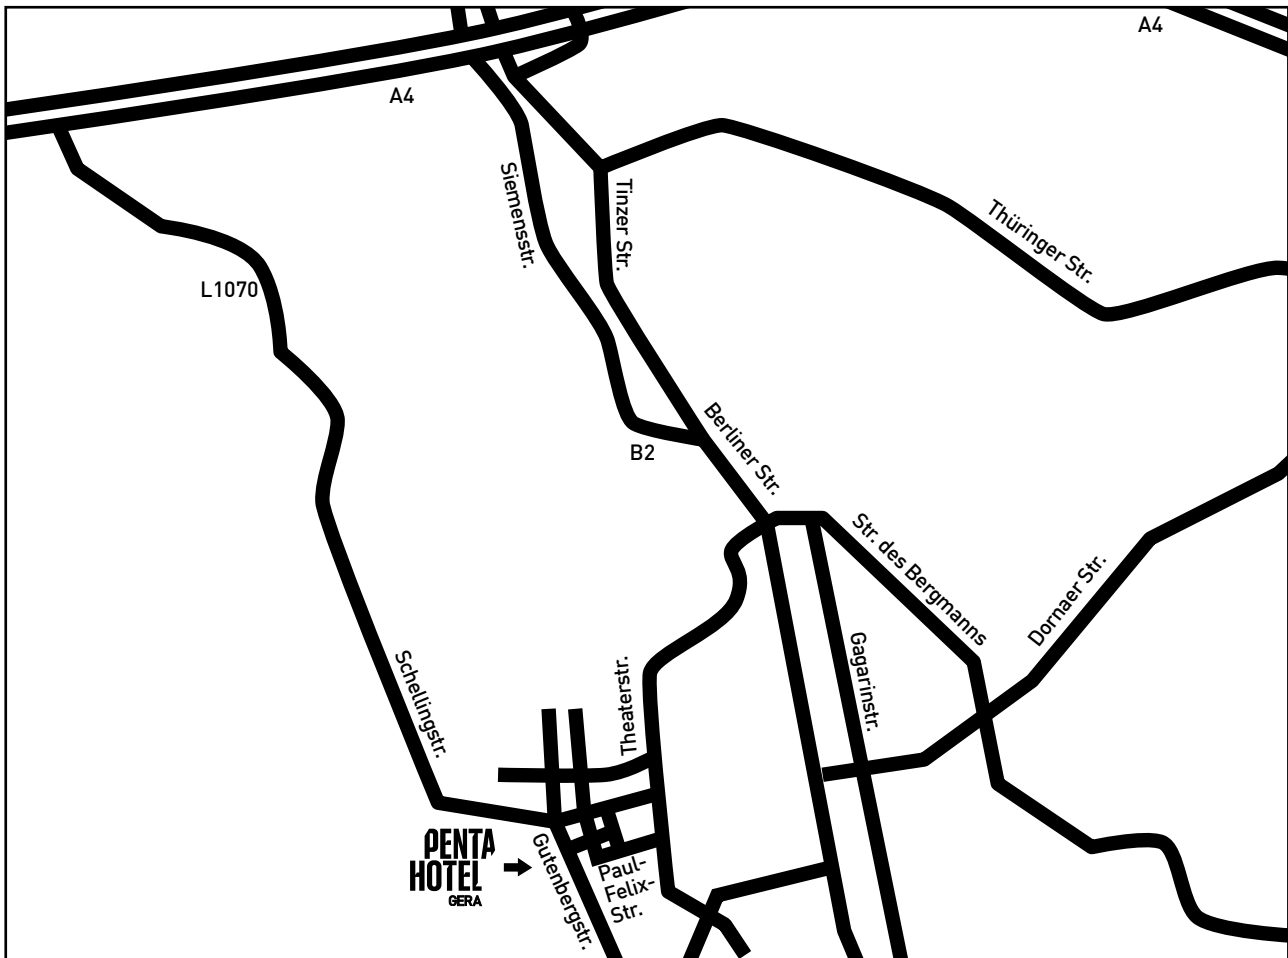

Directions pentahotel Gera

**PENTA
HOTELS**

From direction Frankfurt/Dresden A4

Take the exit Gera, take Siemens Street straight on, direction City Centre, turn right before the building of AOK into Theater Street, after 1st traffic light drive right into Joliot-Curie Street and look for current hotel signature.

From direction Munich A9

Take the direction to Berlin to motorway intersection Hermsdorfer-Kreuz, take the exit Gera-Langenberg, refer to the steps mentioned above.

From direction Frankfurt/Dresden A4

Take Bergmann Street to the junction Berliner/Siemens Street, cross them into direction Theater Street (straight on), drive into Theater Street, after 1st traffic light drive right into Joliot-Curie Street and look for current hotel signature.