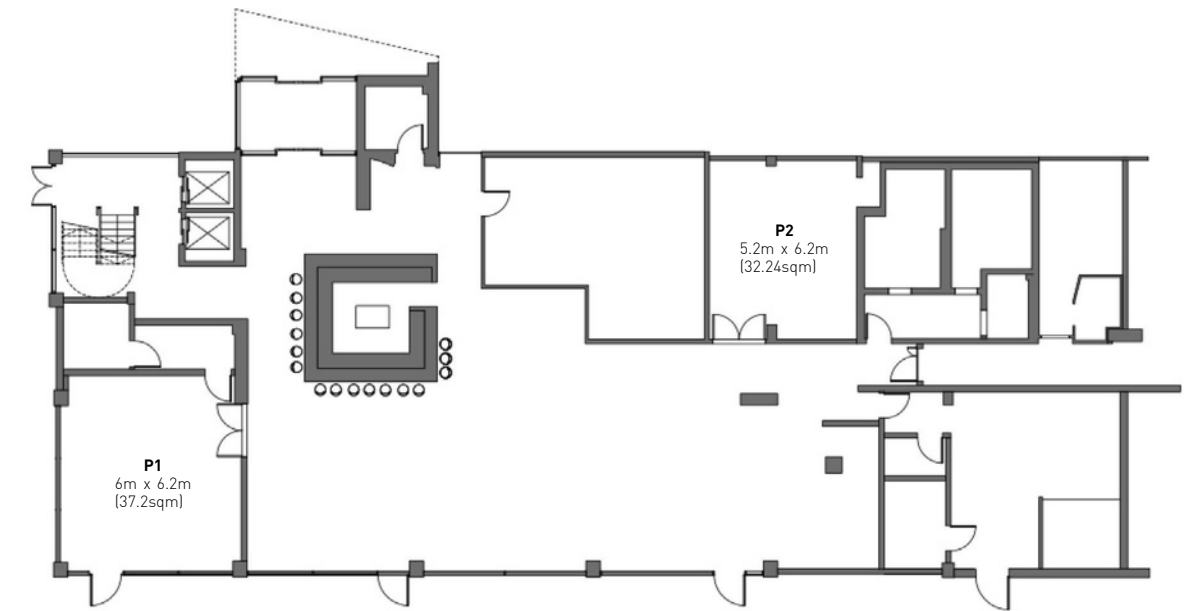

SIZE (m²)	U-SHAPE	BANQUET	THEATRE	CLASSROOM	BOARDROOM	CABARET	RECEPTION
Penta 1	35	18	30	40	16	20	30	30
Penta 2	44	12	20	24	8	14	20	20