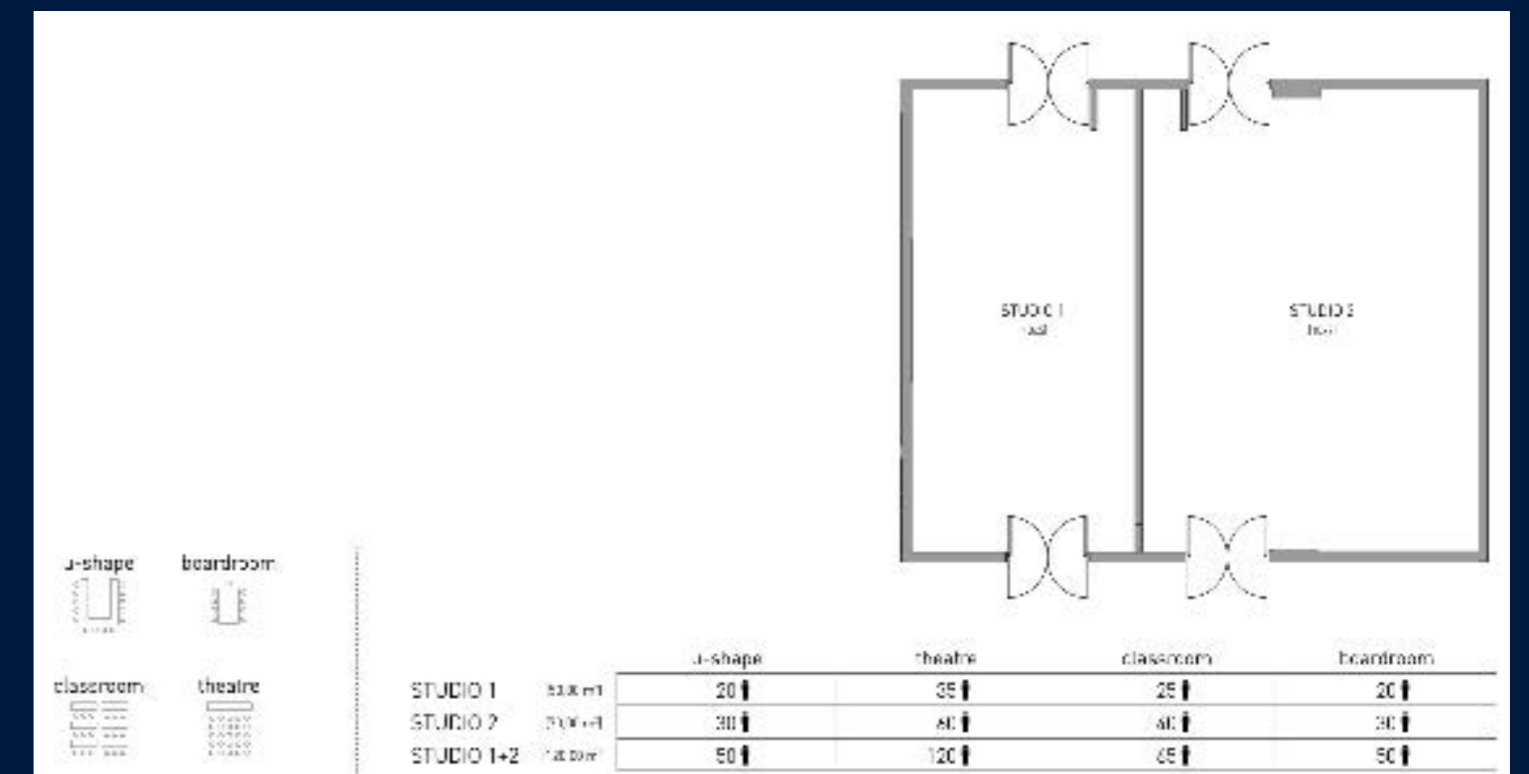

LET'S DO BUSINESS

It's our business to make your business offsite run perfectly. No other meeting has exactly your requirements, and no other venue will match them like Penta. We take it personally.

DAY DELEGATE PACKAGE "PENTA" FROM 49€

- Meeting room hire
- Morning tea break
- Quick-Lunch (2 course menu or sandwich buffet)
- Afternoon tea break
- Equipment (screen, projector, flipchart, notepads & pencils)
- Mineral water in the main meeting room and during lunch

DAY DELEGATE PACKAGE "PENTA PLUS" FROM 59€

- Main meeting room hire
- Morning coffee break
- 3 course lunch menu or lunch buffet*
- Afternoon coffee break
- Equipment (screen, LCD projector, laser pointer, flipchart, notepads & pencils)
- Mineral water and fruit juice in the main meeting room and during lunch

The prices listed are subject to availability, and may vary depending on the time of year and number of bookings. Rates are applicable to a minimum of 10 persons. All prices listed include VAT and a service charge. In the event of a rise in the statutory VAT rate, the prices will be adjusted accordingly. The above-mentioned conditions will cease to apply following the issue of any new price list. Subject to change without notice.

* From 30 persons

IN A NUTSHELL

- 105 rooms | 2 meeting rooms
- Best group size up to 70 guests
- 20 paid parking spaces available
- Pentalounge open 24h
- 1 click free Wi-Fi
- Gym open 24h
- Billiards & game console in the lounge

LOCATION

- City Centre 1 km
- Liège Airport (LGG) 11 km
- Brussels South Charleroi Airport (CRL) 87 km
- Liège-Guillemins Station 2 km
- Convention Centre 2.5 km

OF COURSE
WE MAKE SURE
IT'S YOUR
PERFECT EVENT
- IT'S OURS TOO.

A MEETING OF MINDS