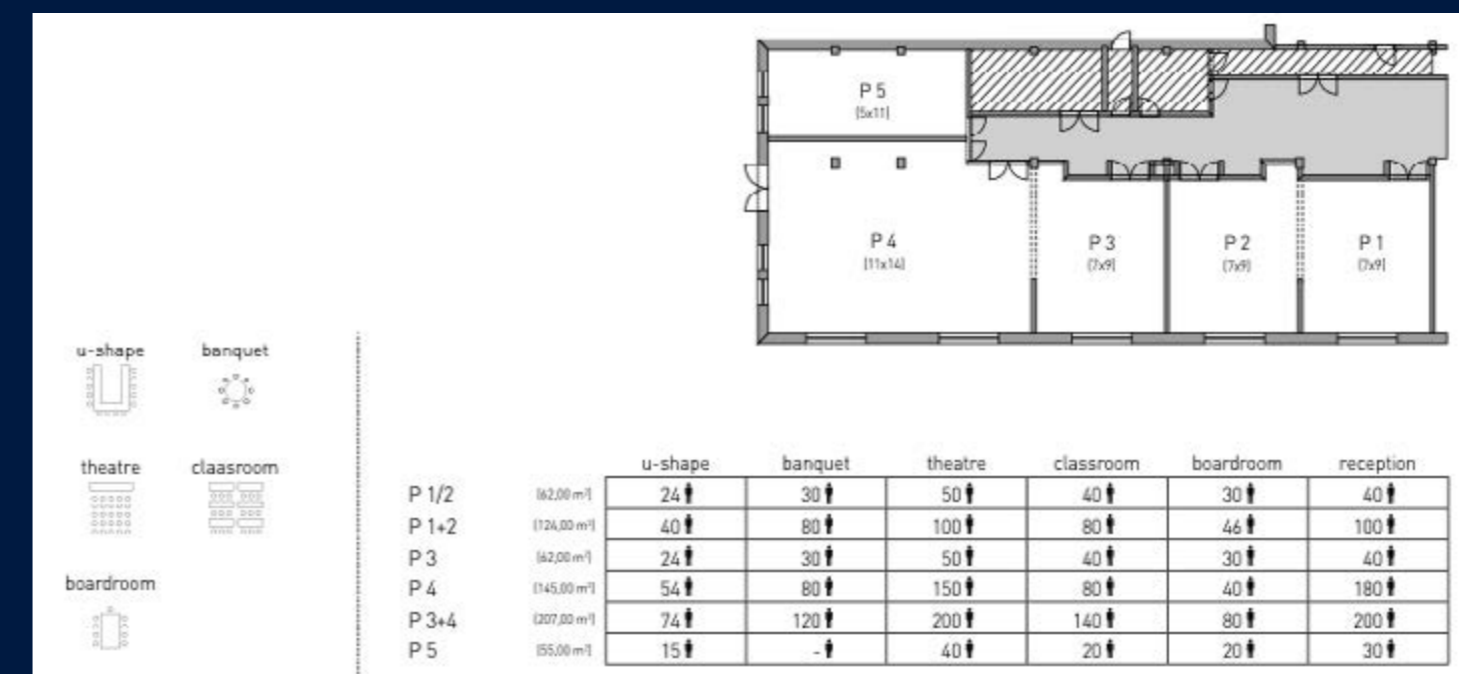

LET'S DO BUSINESS

It's our business to make your business offsite run perfectly. No other meeting has exactly your requirements, and no other venue will match them like Penta. We take it personally.

DAY DELEGATE PACKAGE "PENTA"

- Meeting room hire
- Morning coffee break
- Quick-Lunch
- Afternoon coffee break
- Equipment (projector, screen, presenter's kit, flipchart, pinboard, notepads & pencils)
- Unlimited mineral water in the main meeting room and during lunch

DAY DELEGATE PACKAGE "PENTA PLUS"

- Meeting room hire
- Morning coffee break
- 3 course lunch menu or lunch buffet*
- Afternoon coffee break
- Equipment (presenter's kit, flipchart, pinboard, screen, projector, notepads & pencils)
- Unlimited mineral water and fruit juice in the main meeting room and during lunch
- Unlimited soft drinks during lunch

The prices listed are subject to availability, and may vary depending on the time of year and number of bookings. Rates are applicable to a minimum of 10 persons. All prices listed include VAT and a service charge. In the event of a rise in the statutory VAT rate, the prices will be adjusted accordingly. The above-mentioned conditions will cease to apply following the issue of any new price list. Subject to change without notice.

*From 30 people

IN A NUTSHELL

- 138 rooms | 5 meeting rooms
- Best group size up to 200 guests
- 80 free parking spaces
- Pentalounge open until 11:00pm
- 1 click free Wi-Fi
- Gym open 24h
- Sauna
- Billiards & game console in the lounge

LOCATION

- City Centre 5 km
- Erfurt-Weimar Airport (ERF) 75 km
- Frankfurt International Airport (FRA) 200 km
- Eisenach Station 5 km

OF COURSE
WE MAKE SURE
IT'S YOUR
PERFECT EVENT
- IT'S OURS TOO.

A MEETING OF MINDS