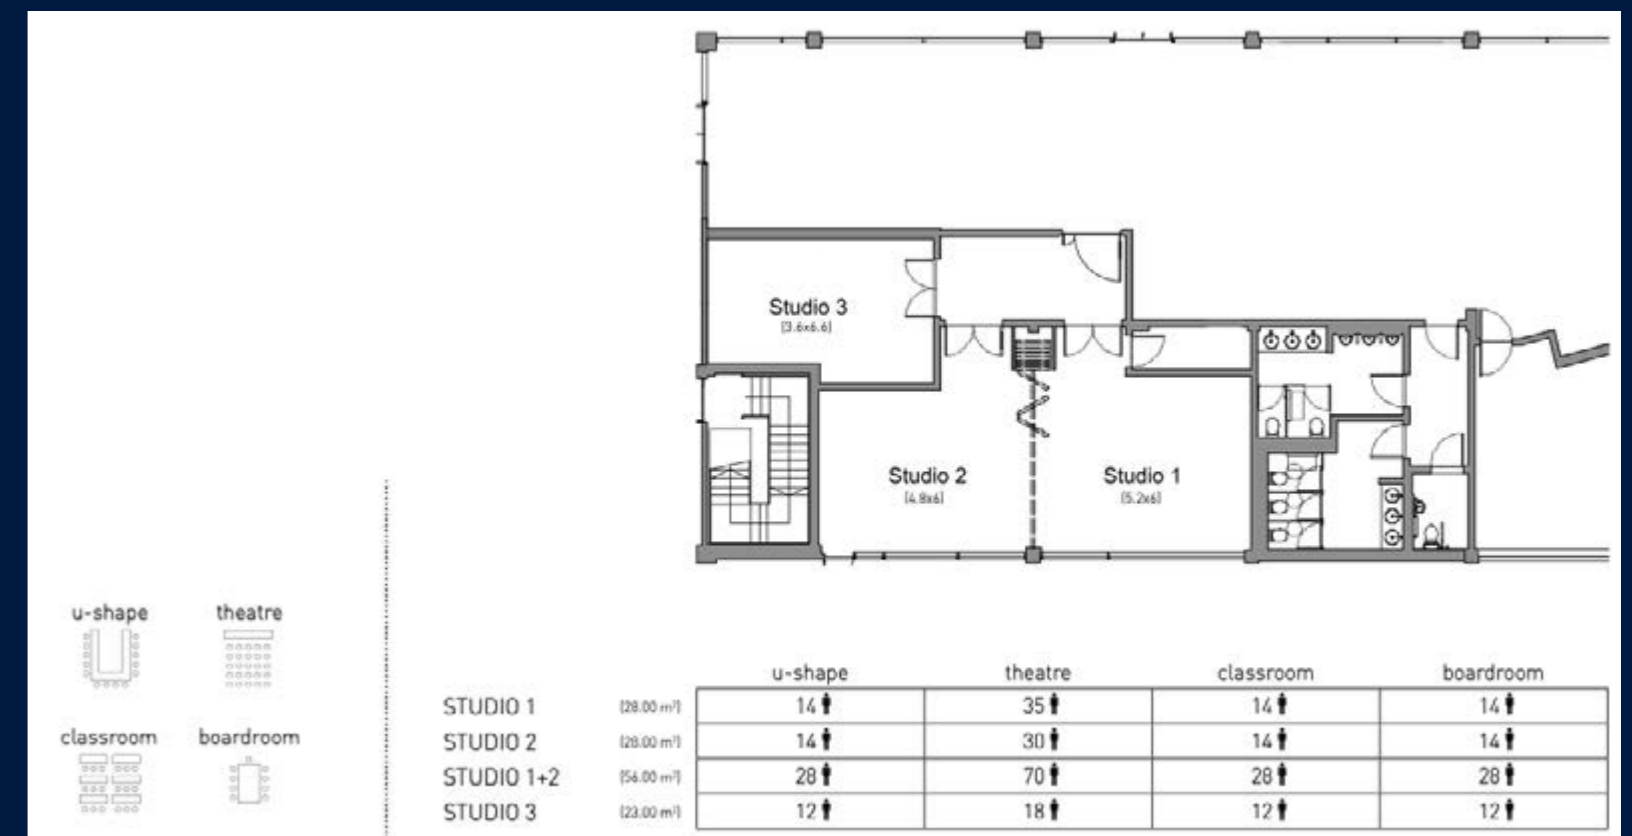

LET'S DO BUSINESS

It's our business to make your business offsite run perfectly. No other meeting has exactly your requirements, and no other venue will match them like Penta. We take it personally.

DAY DELEGATE PACKAGE "PENTA" FROM £32.00

- Meeting room hire
- Arrival, mid morning and mid afternoon snacks
- Sandwich-Lunch
- Equipment (screen, projector, conference kit, flipchart, pinboard, notepads & pencils)
- Unlimited mineral water in the main meeting room and during lunch
- Unlimited servings of tea & Starbucks coffee

DAY DELEGATE PACKAGE "PENTA PLUS" FROM £39.00

- Meeting room hire
- Arrival, mid morning and mid afternoon snacks
- Lunch buffet*
- Equipment (screen, projector, conference kit, flipchart, pinboard, notepads & pencils)
- Unlimited mineral water and fruit juice in the main meeting room and during lunch
- Unlimited soft drinks during lunch and breaks
- Unlimited servings of tea & Starbucks coffee

The prices listed are subject to availability, and may vary depending on the time of year and number of bookings. Rates are applicable to a minimum of 10 persons. All prices listed include VAT and a service charge. In the event of a rise in the statutory VAT rate, the prices will be adjusted accordingly. The above-mentioned conditions will cease to apply following the issue of any new price list. Subject to change without notice.

IN A NUTSHELL

- 112 rooms | 3 meeting rooms
- Best group size up to 70 guests
- 112 paid parking spaces available
- Pentalounge open 24h
- 1 click free Wi-Fi
- Gym open 24h
- Sauna available 24h (on request)
- Billiards & game console in the lounge

LOCATION

- City Centre 1 mile
- East Midlands Airport (EMA) 12 miles
- Derby Railway Station 0.2 miles

OF COURSE
WE MAKE SURE
IT'S YOUR
PERFECT EVENT
- IT'S OURS TOO.