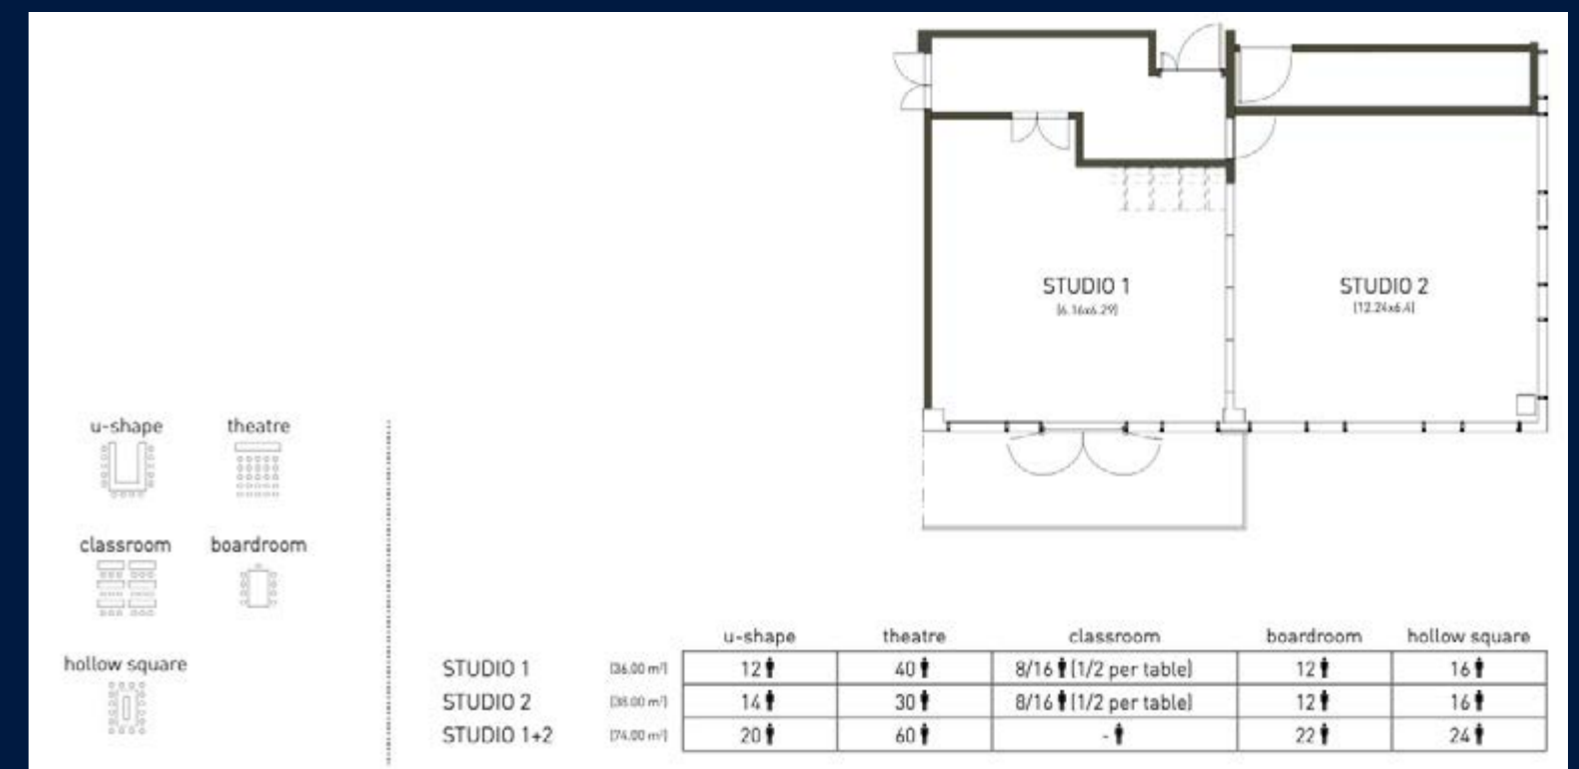

ROOM AT THE TOP

At the end of a day filled with interactions, retreat to your personal bubble. Your private little kingdom, stylishly designed to maximise your space. Featuring a large flatscreen, spacious desk and fast Wi-Fi. And most important: a big cosy bed.