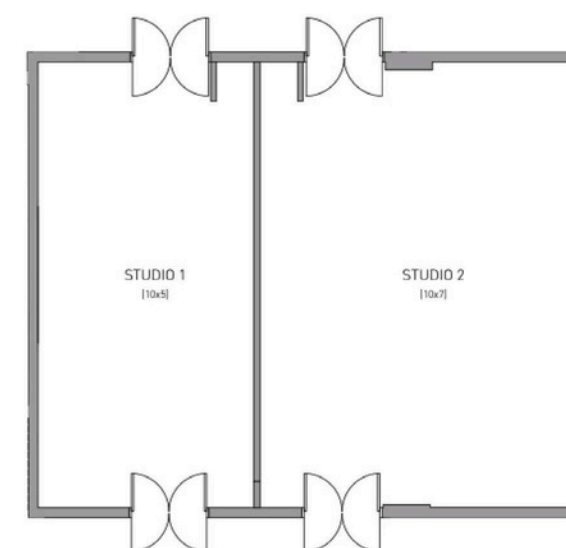

	SIZE (m²)	U-SHAPE	BANQUET	THEATRE	CLASSROOM	BOARDROOM	CABARET	RECEPTION
Studio 1	50	10	16	25	12	12	20	15
Studio 2	70	16	24	35	24	20	30	30
Studio 1+2	120	24	50	60	50	28	50	60
Suite 312, 412, 512	-	-	-	-	-	4	-	-