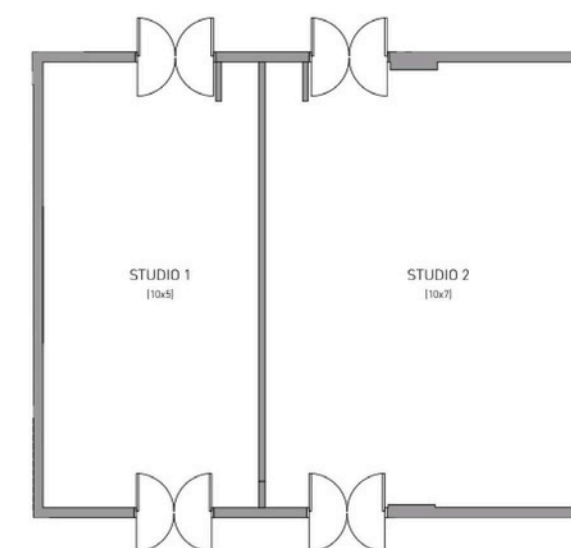

	SIZE (m²)	U-SHAPE	BANQUET	THEATRE	CLASSROOM	BOARDROOM	CABARET	RECEPTION
Studio 1	50	10	16	25	12	12	20	15
Studio 2	70	16	24	35	24	20	30	30
Studio 1+2	120	24	50	60	50	28	50	60
Suite 312, 412, 512	-	-	-	-	-	4	-	-