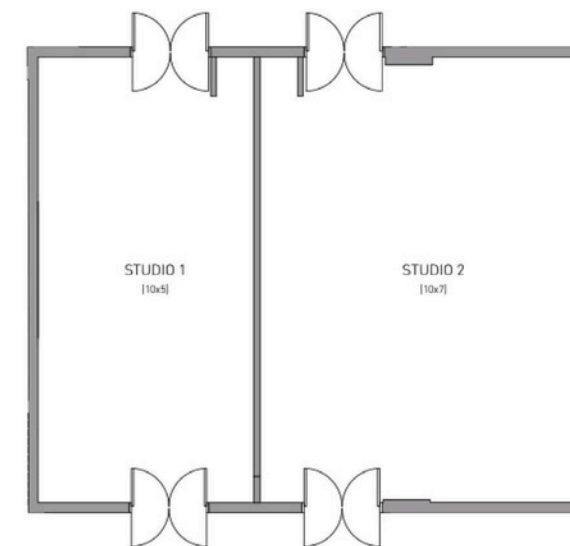

	SIZE (m ²)	U-SHAPE	BANQUET	THEATRE	CLASSROOM	BOARDROOM	CABARET	RECEPTION
Studio 1	50	10	16	25	12	12	20	15
Studio 2	70	16	24	35	24	20	30	30
Studio 1+2	120	24	50	60	50	28	50	60
Suite 312, 412, 512	-	-	-	-	-	4	-	-