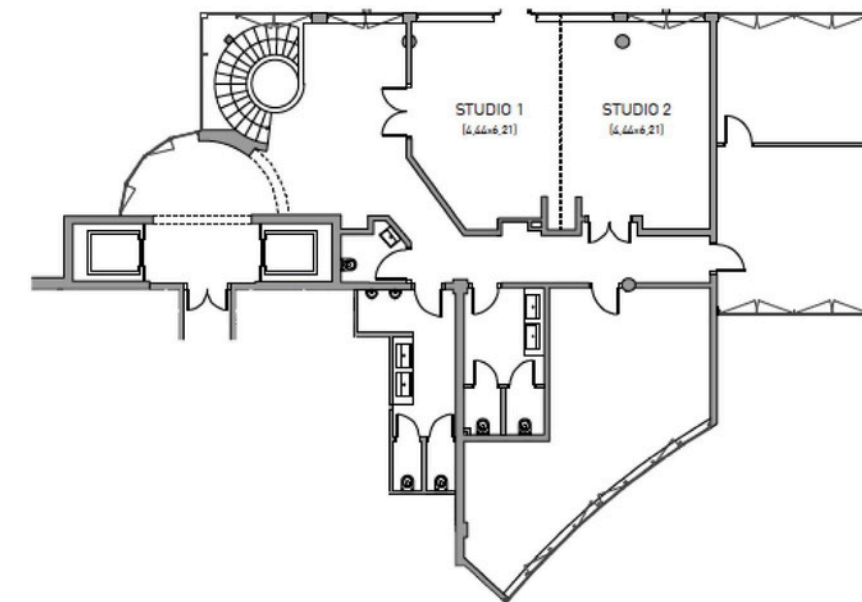

	SIZE (m <sup>2</sup> )	U-SHAPE	BANQUET	THEATRE	CLASSROOM	BOARDROOM	RECEPTION
Studio 1	24	10	10	20	-	10	15
Studio 2	30	12	10	30	-	16	15
Studio 1+2	54	22	20	50	12	22	30