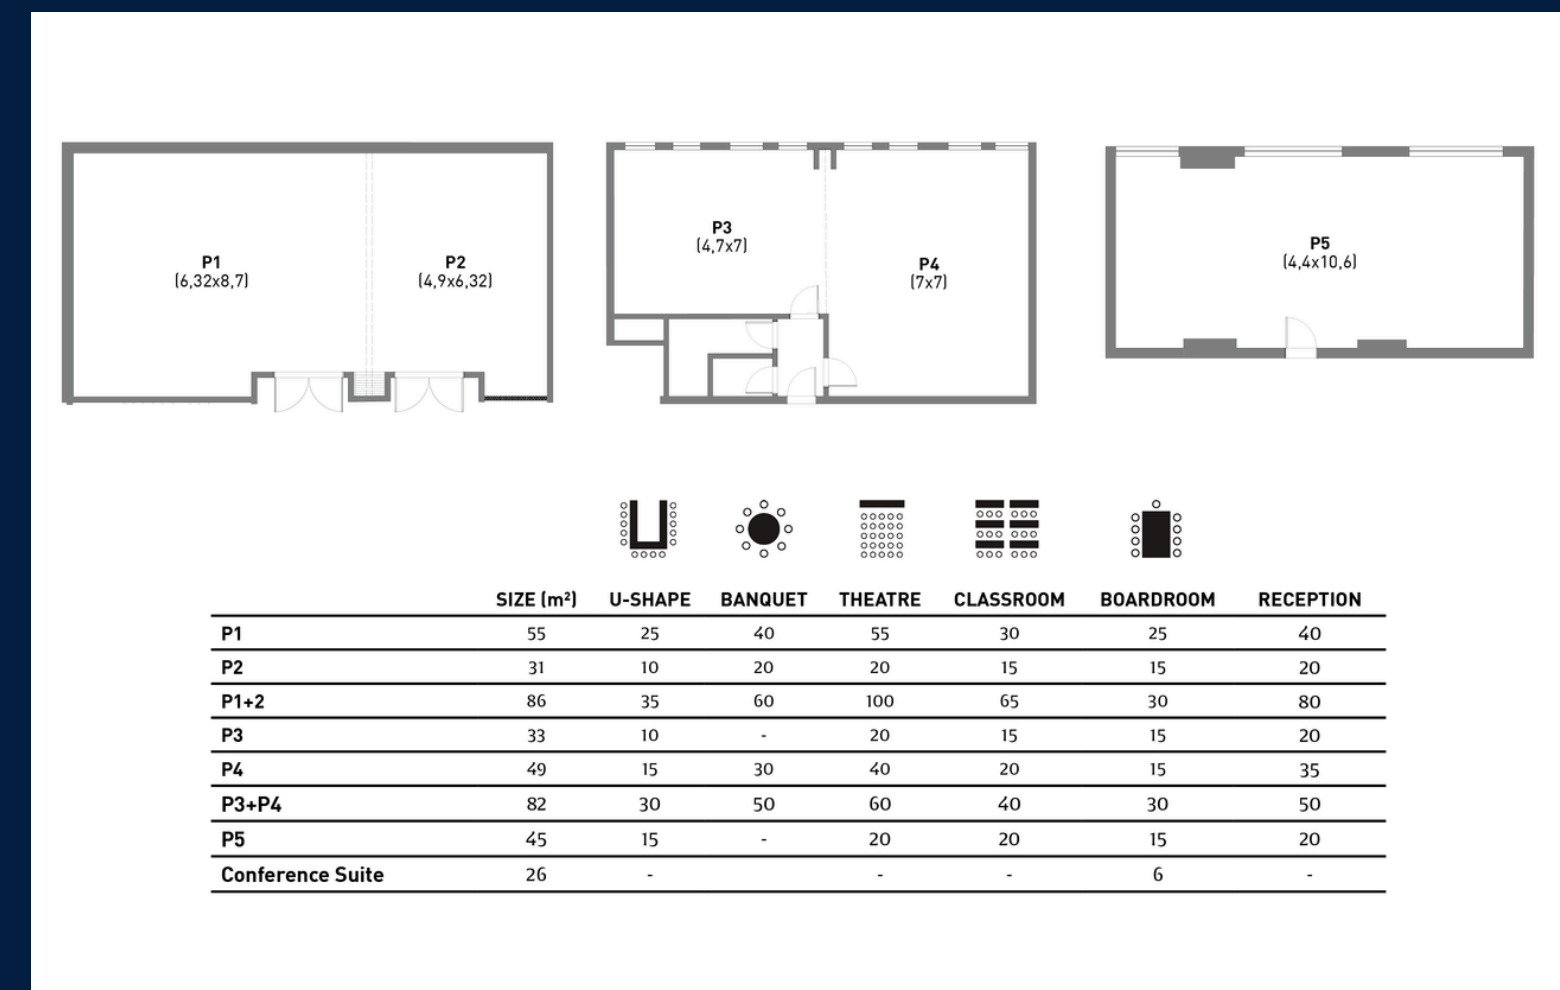

LET'S DO BUSINESS

It's our business to make your offsite run perfectly. No other meeting has exactly your requirements, and no other venue will match them like Penta. We take it personally.

DAY DELEGATE PACKAGE "PENTA"

- Meeting room hire
- Morning coffee break
- Quick-Lunch
- Afternoon coffee break
- Equipment (projector, screen, presenter's kit, flipchart, pinboard, notepads & pencils)
- Unlimited mineral water in the main meeting room and during lunch

DAY DELEGATE PACKAGE "PENTA PLUS"

- Meeting room hire
- Morning coffee break
- 3 course lunch menu or lunch buffet*
- Afternoon coffee break
- Equipment (presenter's kit, flipchart, pinboard, screen, projector, notepads & pencils)
- Unlimited mineral water and fruit juice in the main meeting room
- Unlimited mineral water, soft & hot drinks during lunch
- Unlimited soft drinks during breaks

The prices listed are subject to availability, and may vary depending on the time of year and number of bookings. Rates are applicable to a minimum of 10 persons. All prices listed include VAT and a service charge. In the event of a rise in the statutory VAT rate, the prices will be adjusted accordingly. The above-mentioned conditions will cease to apply following the issue of any new price list. Subject to change without notice.

*From 30 people

IN A NUTSHELL

- 137 rooms | 5 meeting rooms
- Best group size up to 100 guests
- 34 paid parking spaces available
- Pentalounge open 24h
- 1 click free Wi-Fi
- Gym open 24h
- Sauna open 17.00 - 23.00 (On request earlier)
- Billiards & game console in the lounge
- Various live sports broadcast on Sky/DAZN in the Pentalounge

LOCATION