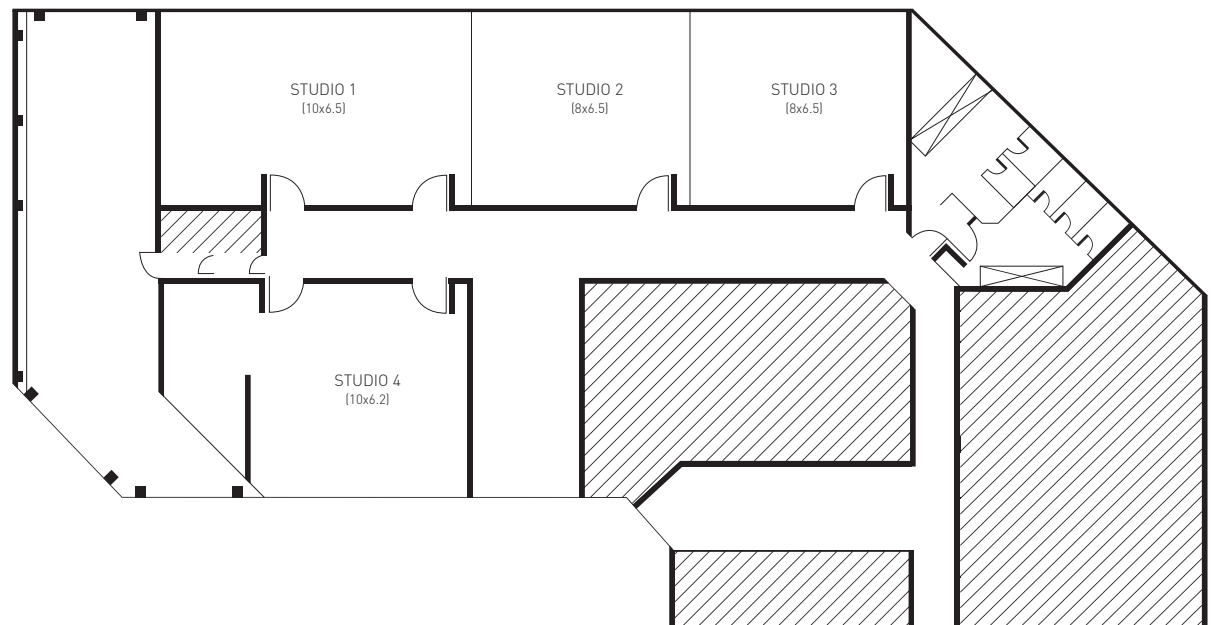

		u-shape	classroom	theatre	boardroom	fishbone
STUDIO 1	(65,00 m <sup>2</sup> )	15	30	45	18	16
STUDIO 2	(51,00 m <sup>2</sup> )	15	24	35	18	16
STUDIO 3	(52,00 m <sup>2</sup> )	15	24	35	18	16
STUDIO 4	(62,00 m <sup>2</sup> )	15	30	45	18	16