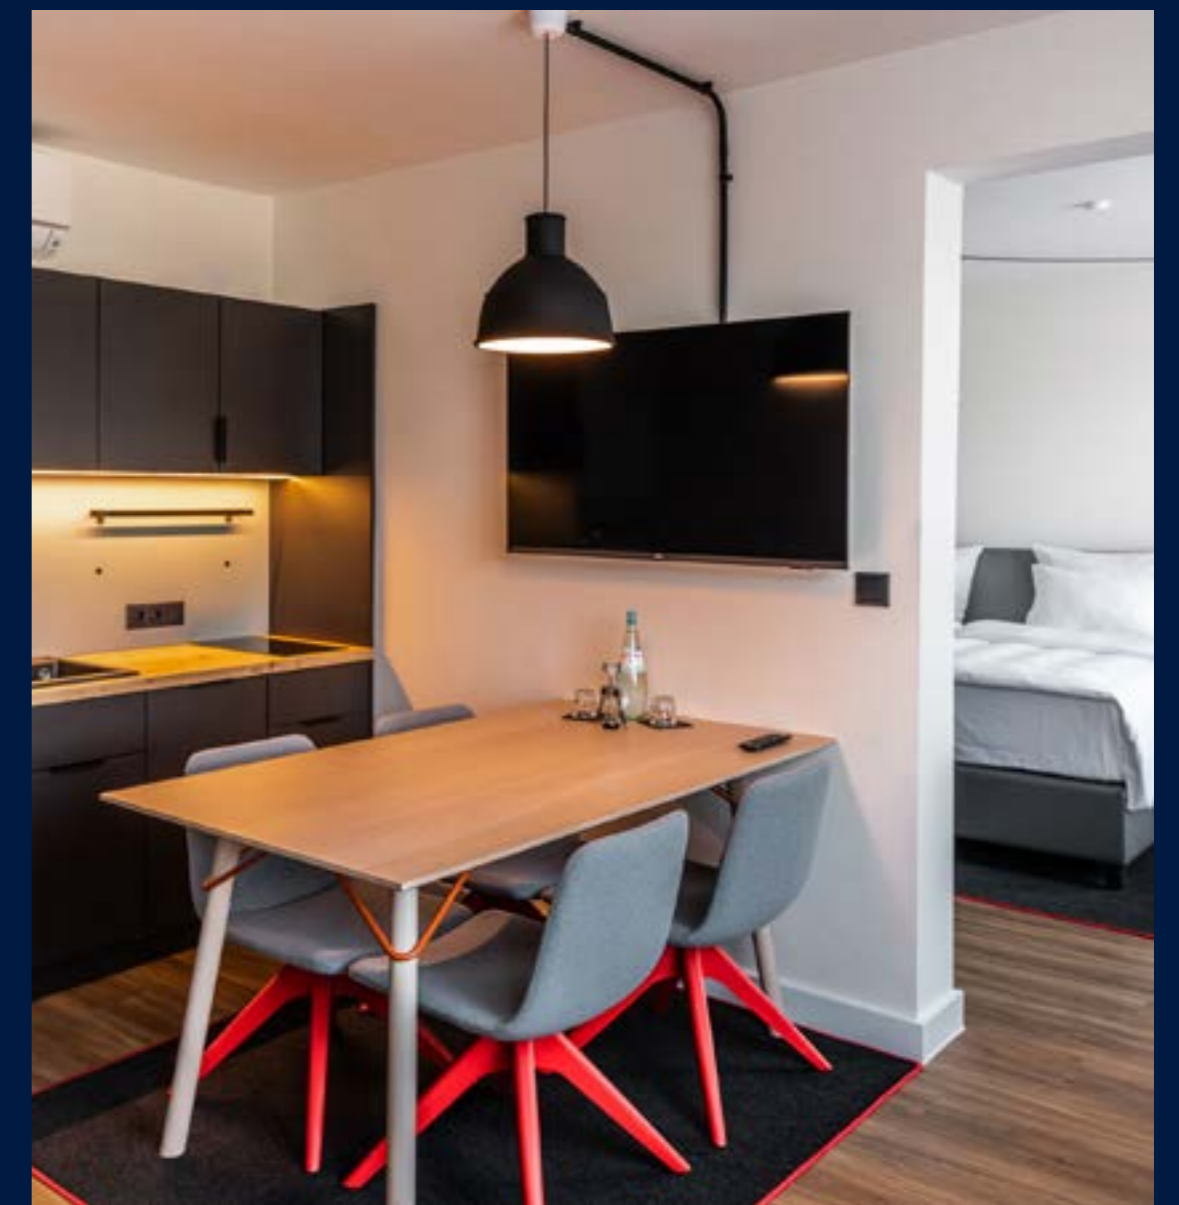

PENTA STUDIO APARTMENT

Let's get this thing cookin'

Plan on sticking around for a while? The secret ingredient to getting the most out of your extended stay is a place that feels like home. In these digs, style meets functionality to make your perfect home base for an extended stay. With a fully stocked kitchenette (fridge, dishwasher, hotplate... you name it, it's there), a foldout dining zone and all the tableware and cooking utensils you need, it really is the best thing since sliced bread. No more coming and going (only if you feel like it) and a safe space just for you.

Home sweet Penta.